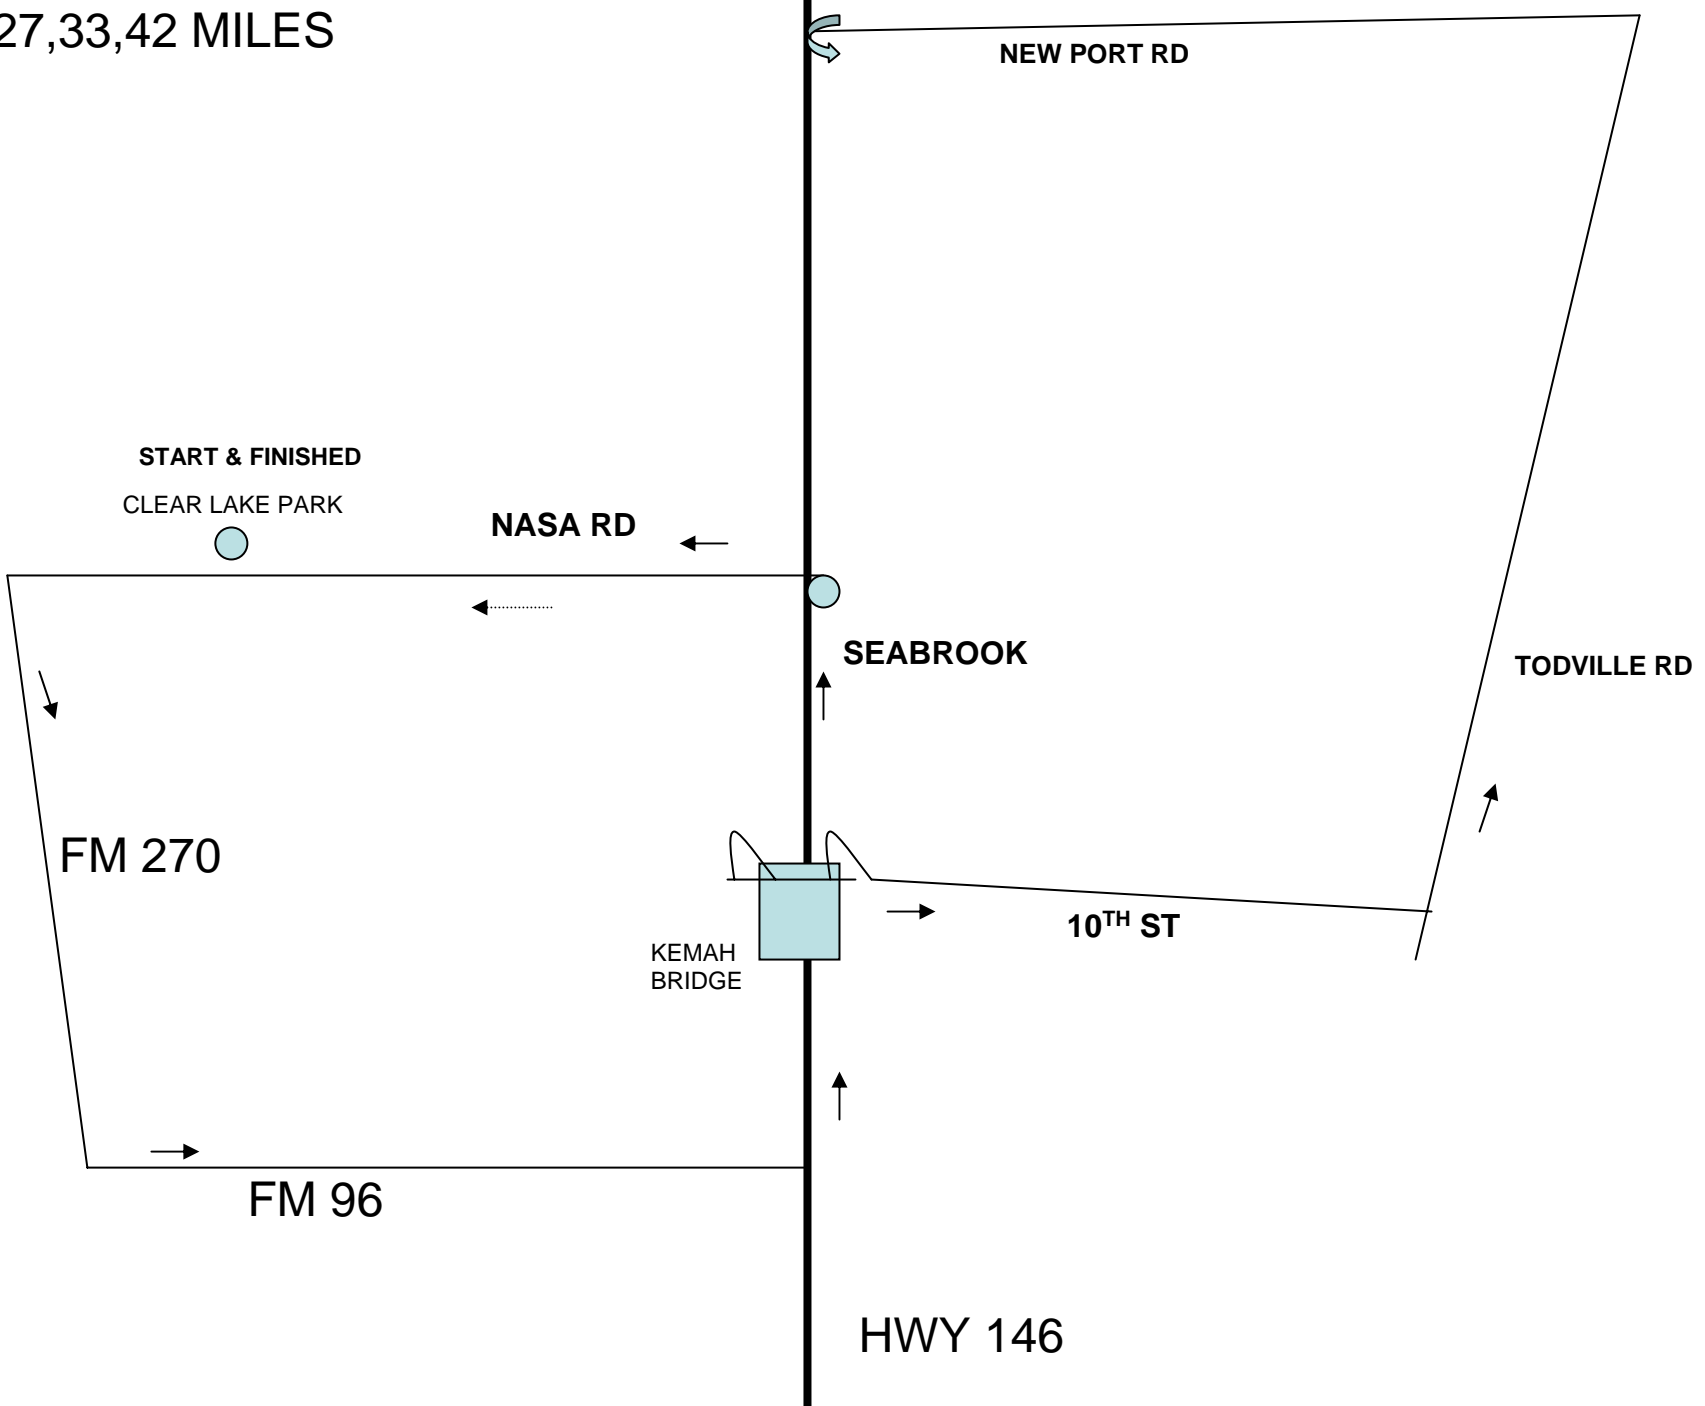

27,33,42 MILES

START & FINISHED

CLEAR LAKE PARK

NASA RD

SEABROOK

FM 270

KEMAH BRIDGE

10<sup>TH</sup> ST

TODVILLE RD

NEW PORT RD

FM 96

HWY 146